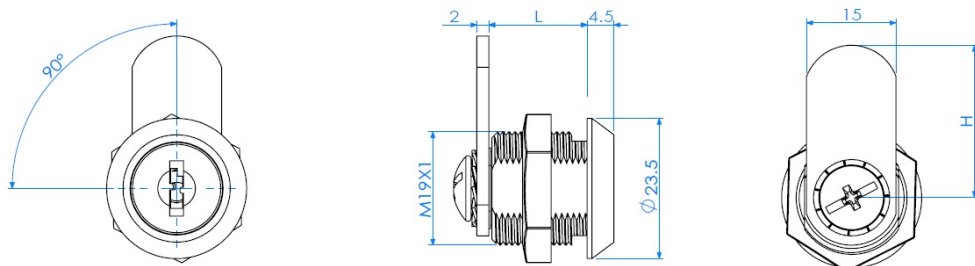

PRODUCT SHEET

Description:

Cam Lock 1916, 90DG, CPL, Cam No. A01, KA G80, CK SISO

Item number:

14.04.479-0

Units	Box	Carton	HS Code	Barcode
Pcs.	12	240	8301300000	
				5704866041775

L1=16mm
L2=20mm
L3=25mm
L4=30mm